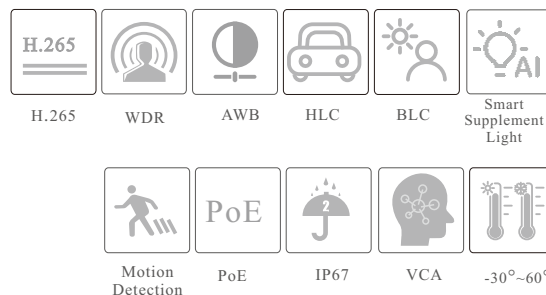

## 6MP Dual Illumination Water-proof Bullet Network Camera

- H.265+ /H.265 /H.264+ /H.264/MJPEG coding
- Max. resolution: 6MP ( 3200 × 1800)
- Auto day/night switch
- 3D DNR, HWDR, HLC, BLC, etc.
- ROI coding
- Support smart supplement light
- 20~30m white light view distance; 20~30m IR view distance
- DC12V/PoE power supply
- IP 67 ingress protection
- Support three streams
- Support remote monitoring by smart phones& tablet PCs with iOS and Android OS
- Support P2P function
- Support SMD
- Support line crossing detection, region intrusion detection, abandoned/missing object detection, video exception detection