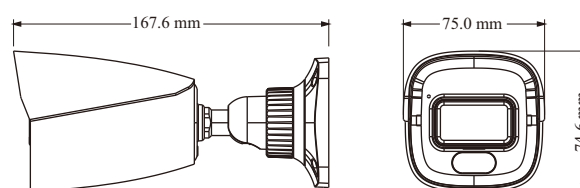

## 6MP Dual Illumination Water-proof Bullet Network Camera

- H.265+ /H.265 /H.264+ /H.264/MJPEG coding
- Max. resolution: 6MP ( 3200 × 1800)
- Auto day/night switch
- 3D DNR, HWDR, HLC, BLC, etc.
- ROI coding
- Support smart supplement light
- 20~30m white light view distance; 20~30m IR view distance
- DC12V/PoE power supply
- IP 67 ingress protection
- Support three streams
- Support remote monitoring by smart phones& tablet PCs with iOS and Android OS
- Support P2P function
- Support SMD
- Support line crossing detection, region intrusion detection, abandoned/missing object detection, video exception detection

DORI Distance				
Lens	Detect	Observe	Recognize	Identify
2.8mm	69m(226ft)	28m(92ft)	14m(46ft)	7m(23ft)
3.6mm	105m(344ft)	42m(138ft)	21m(69ft)	10m(33ft)
<b>Others</b>				
Power Supply	DC12V/PoE			
Power Consumption	≤6.5W			
Storage Conditions	-30 °C ~ 65°C (-22°F~149°F), Humidity: less than 95 % (non-condensing)			
Operating Conditions	-30 °C ~ 60 °C (-22°F~140°F), Humidity: less than 95 % (non-condensing)			
Dimensions (mm)	167.6 × 75 × 74.6			
Weight (net)	Approx. 0.45KG			
Installation	Ceiling mounting; wall mounting			
Certificate	CE, FCC			
Environmental Protection	Complies with Directive EU RoHS, WEEE(2012/19/EU), directive 94/62/EC and REACH(EC1907/2006)			

## DIMENSIONS